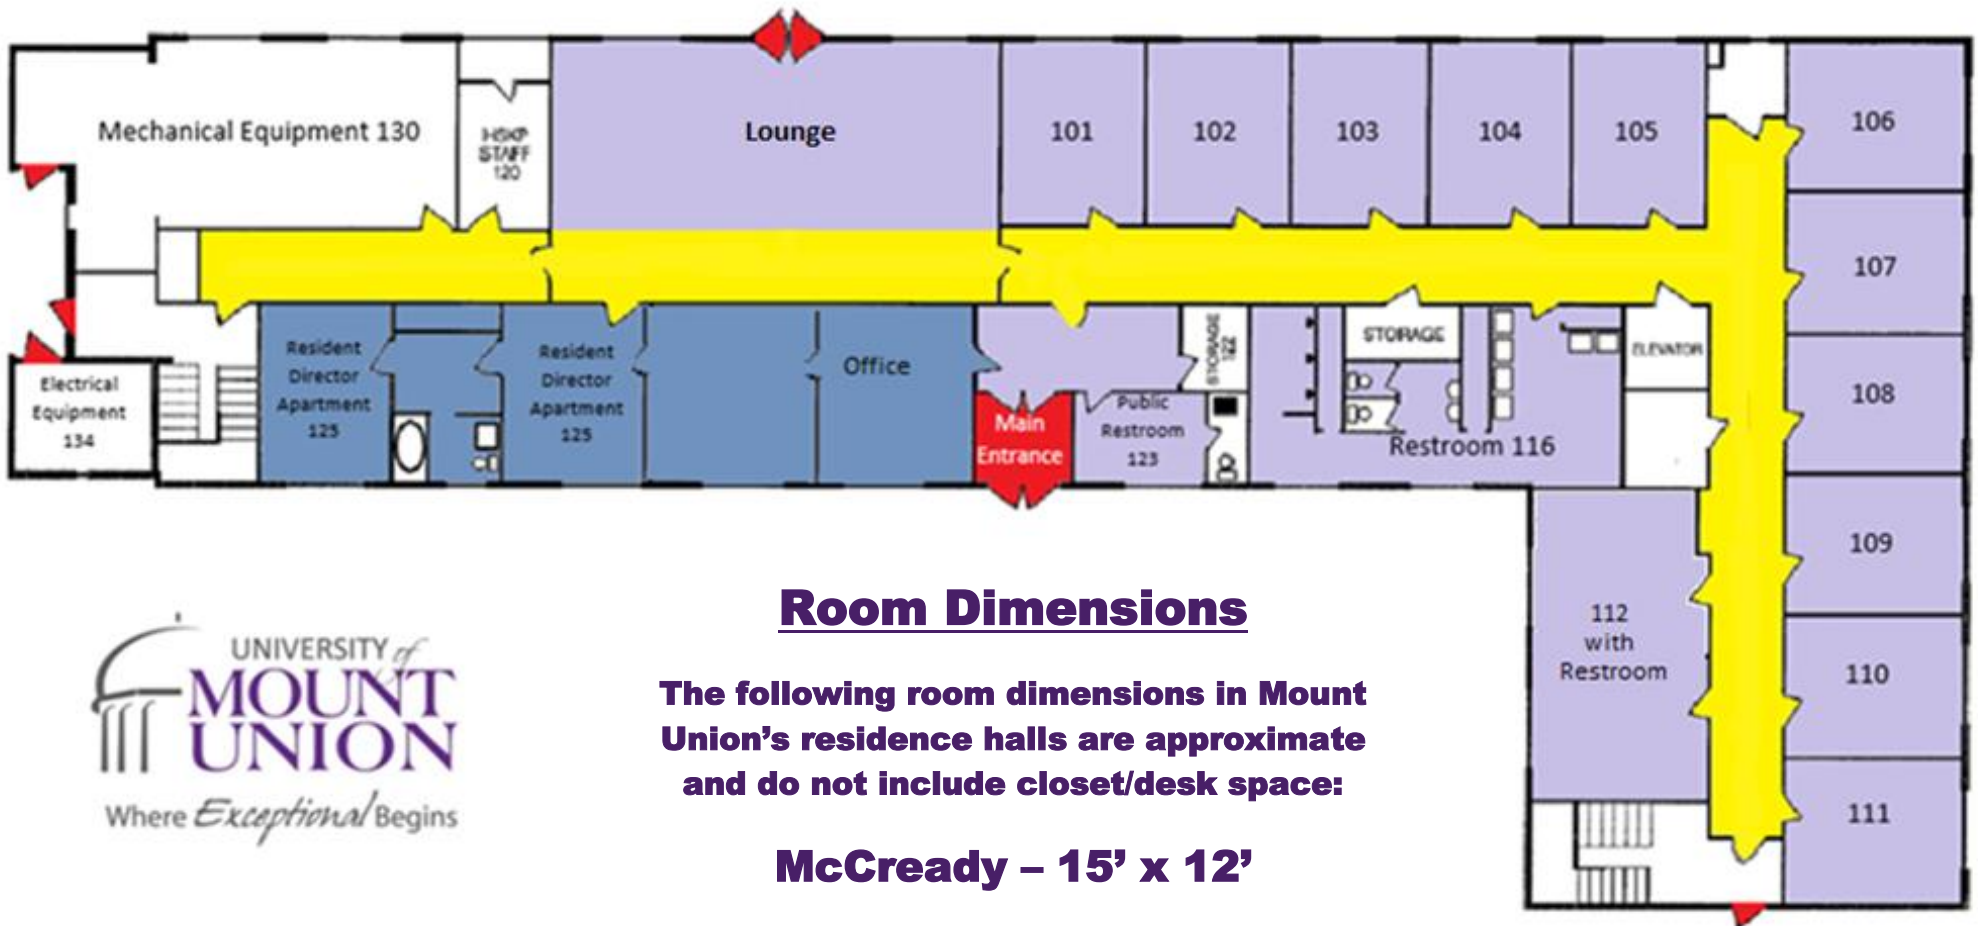

McCready Hall First Floor

Room Dimensions

The following room dimensions in Mount Union's residence halls are approximate and do not include closet/desk space:

McCready – 15' x 12'

McCready Hall Second Floor

Room Dimensions

The following room dimensions in Mount Union's residence halls are approximate and do not include closet/desk space:

McCready – 15' x 12'

McCready Hall Third Floor

Room Dimensions

The following room dimensions in Mount Union's residence halls are approximate and do not include closet/desk space:

McCready – 15' x 12'