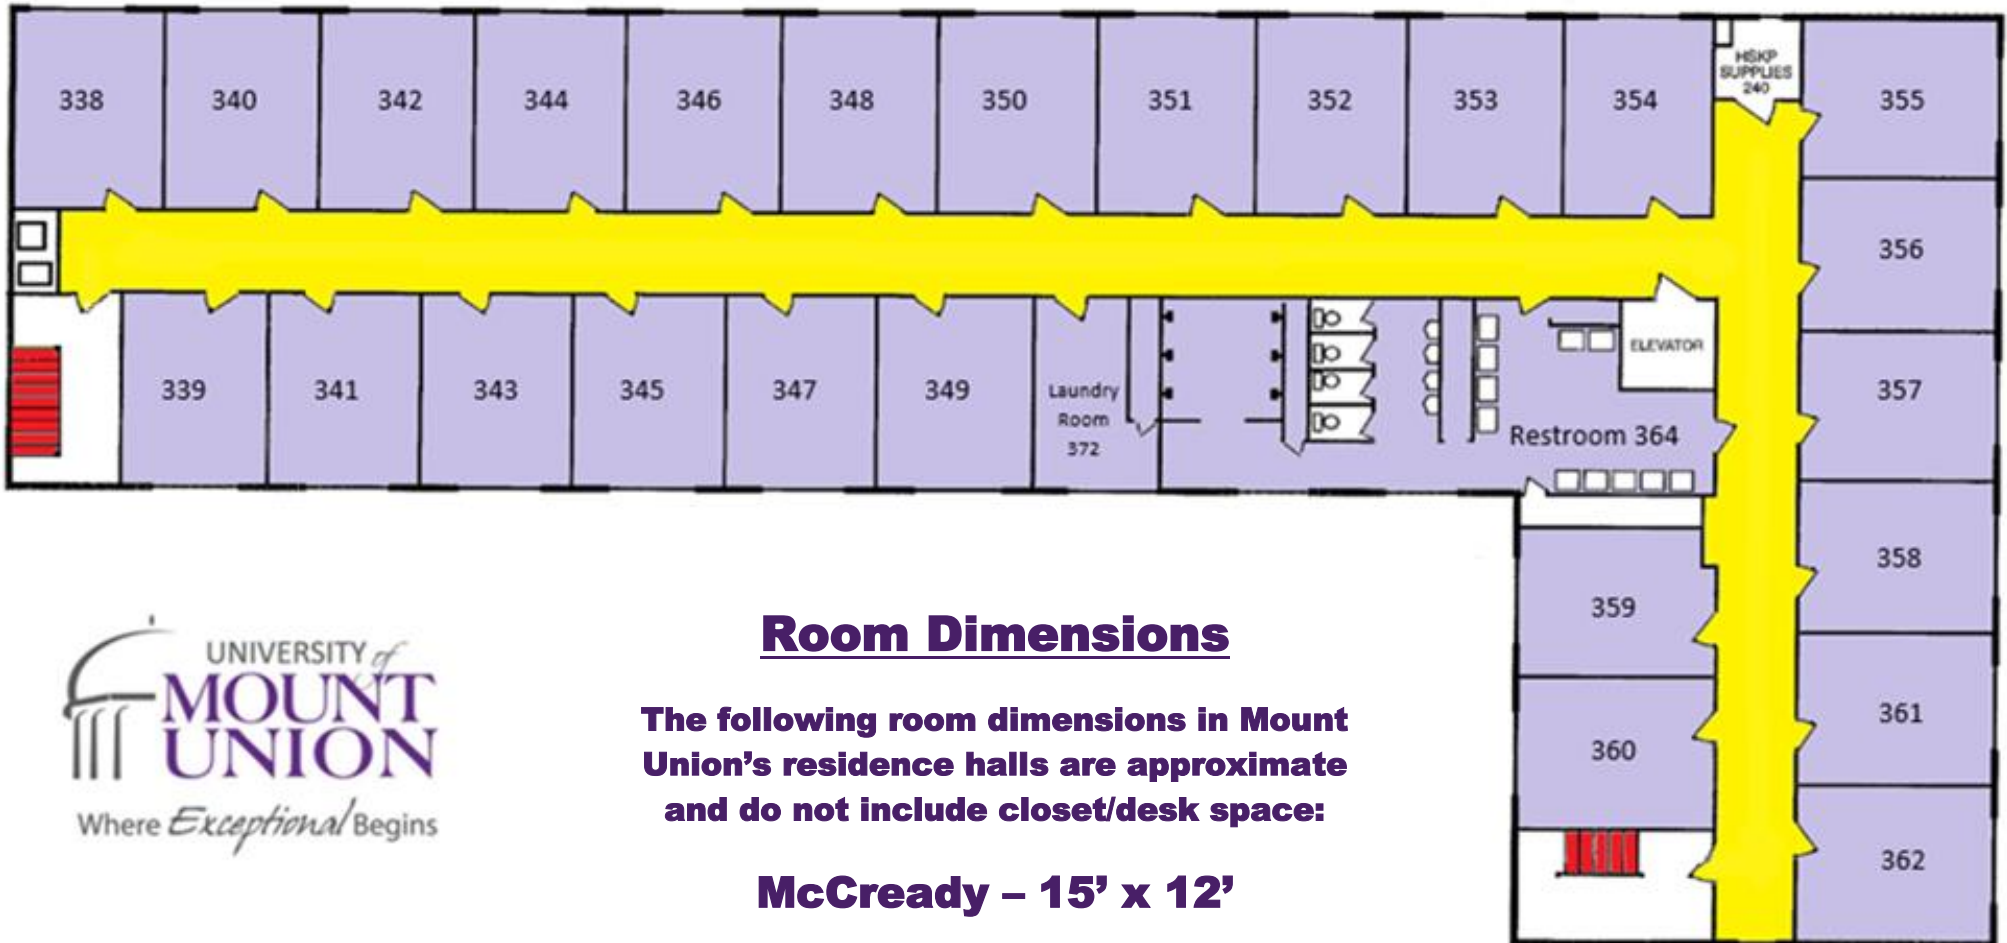

McCready Hall First Floor

Room Dimensions

The following room dimensions in Mount Union's residence halls are approximate and do not include closet/desk space:

McCready – 15' x 12'

McCready Hall Second Floor

Room Dimensions

The following room dimensions in Mount Union's residence halls are approximate and do not include closet/desk space:

McCready – 15' x 12'

McCready Hall Third Floor

Room Dimensions

The following room dimensions in Mount Union's residence halls are approximate and do not include closet/desk space:

McCready – 15' x 12'