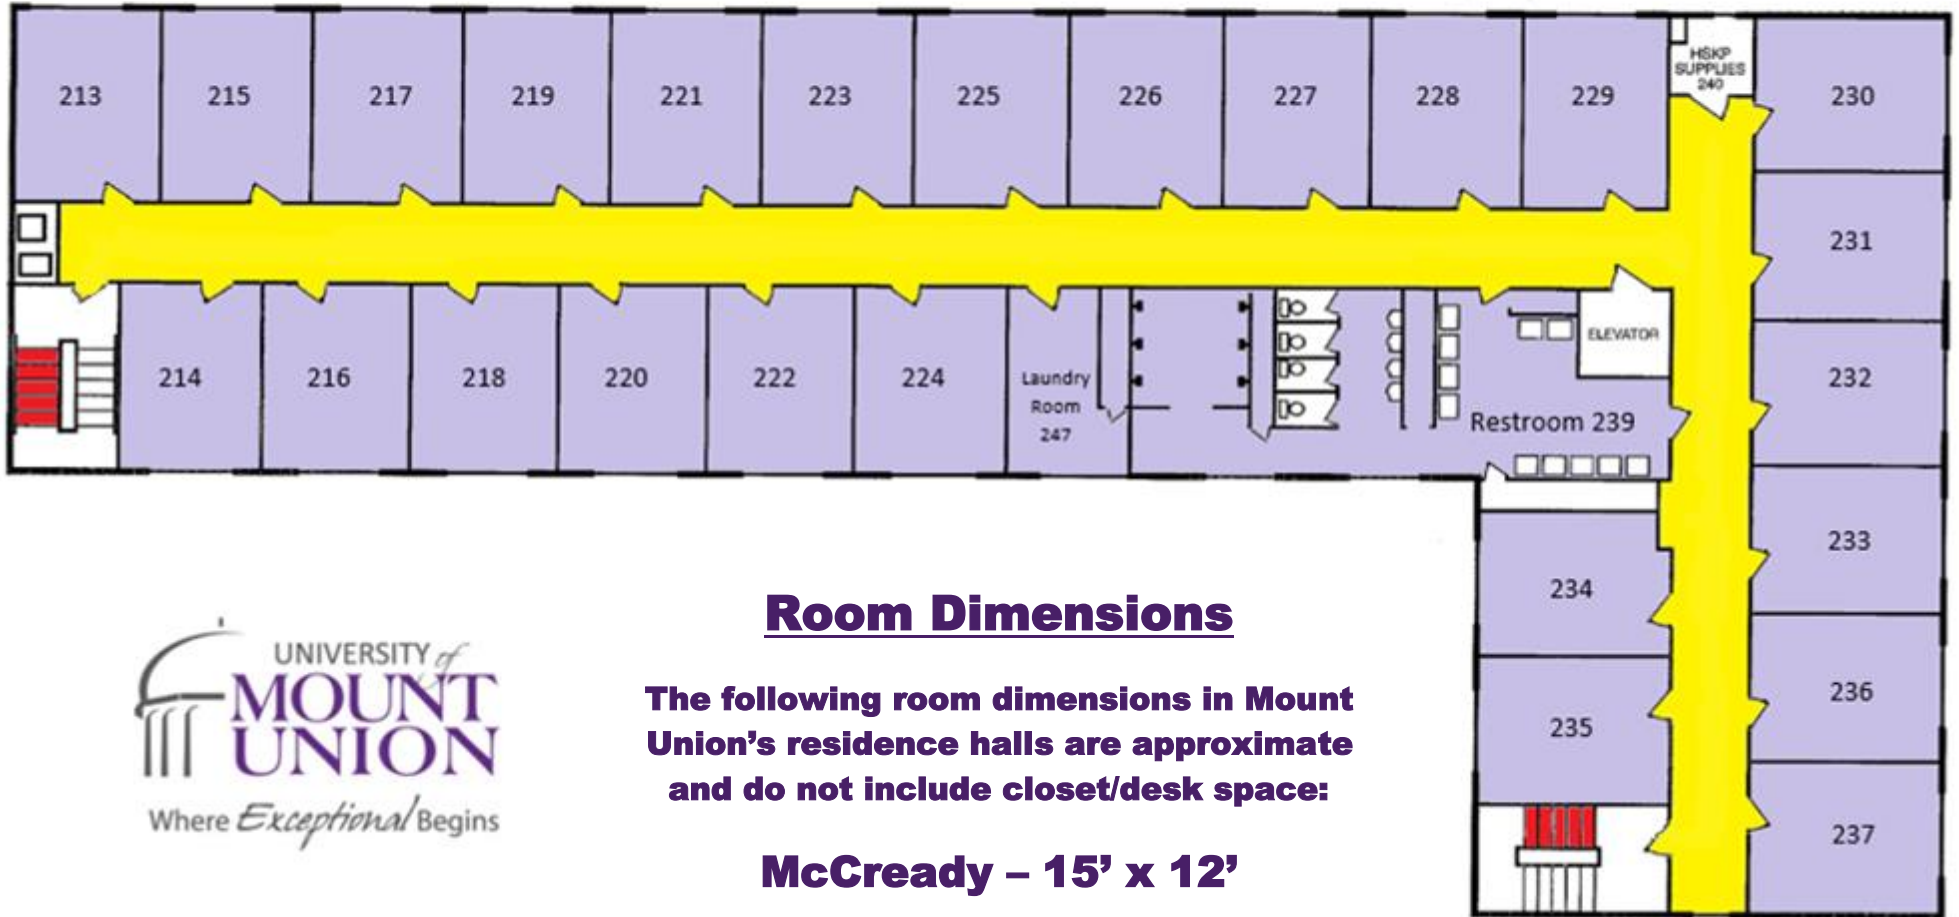

McCready Hall First Floor

Room Dimensions

The following room dimensions in Mount Union's residence halls are approximate and do not include closet/desk space:

McCready – 15' x 12'

McCready Hall Second Floor

Room Dimensions

The following room dimensions in Mount Union's residence halls are approximate and do not include closet/desk space:

McCready – 15' x 12'

McCready Hall Third Floor

Room Dimensions

The following room dimensions in Mount Union's residence halls are approximate and do not include closet/desk space:

McCready – 15' x 12'