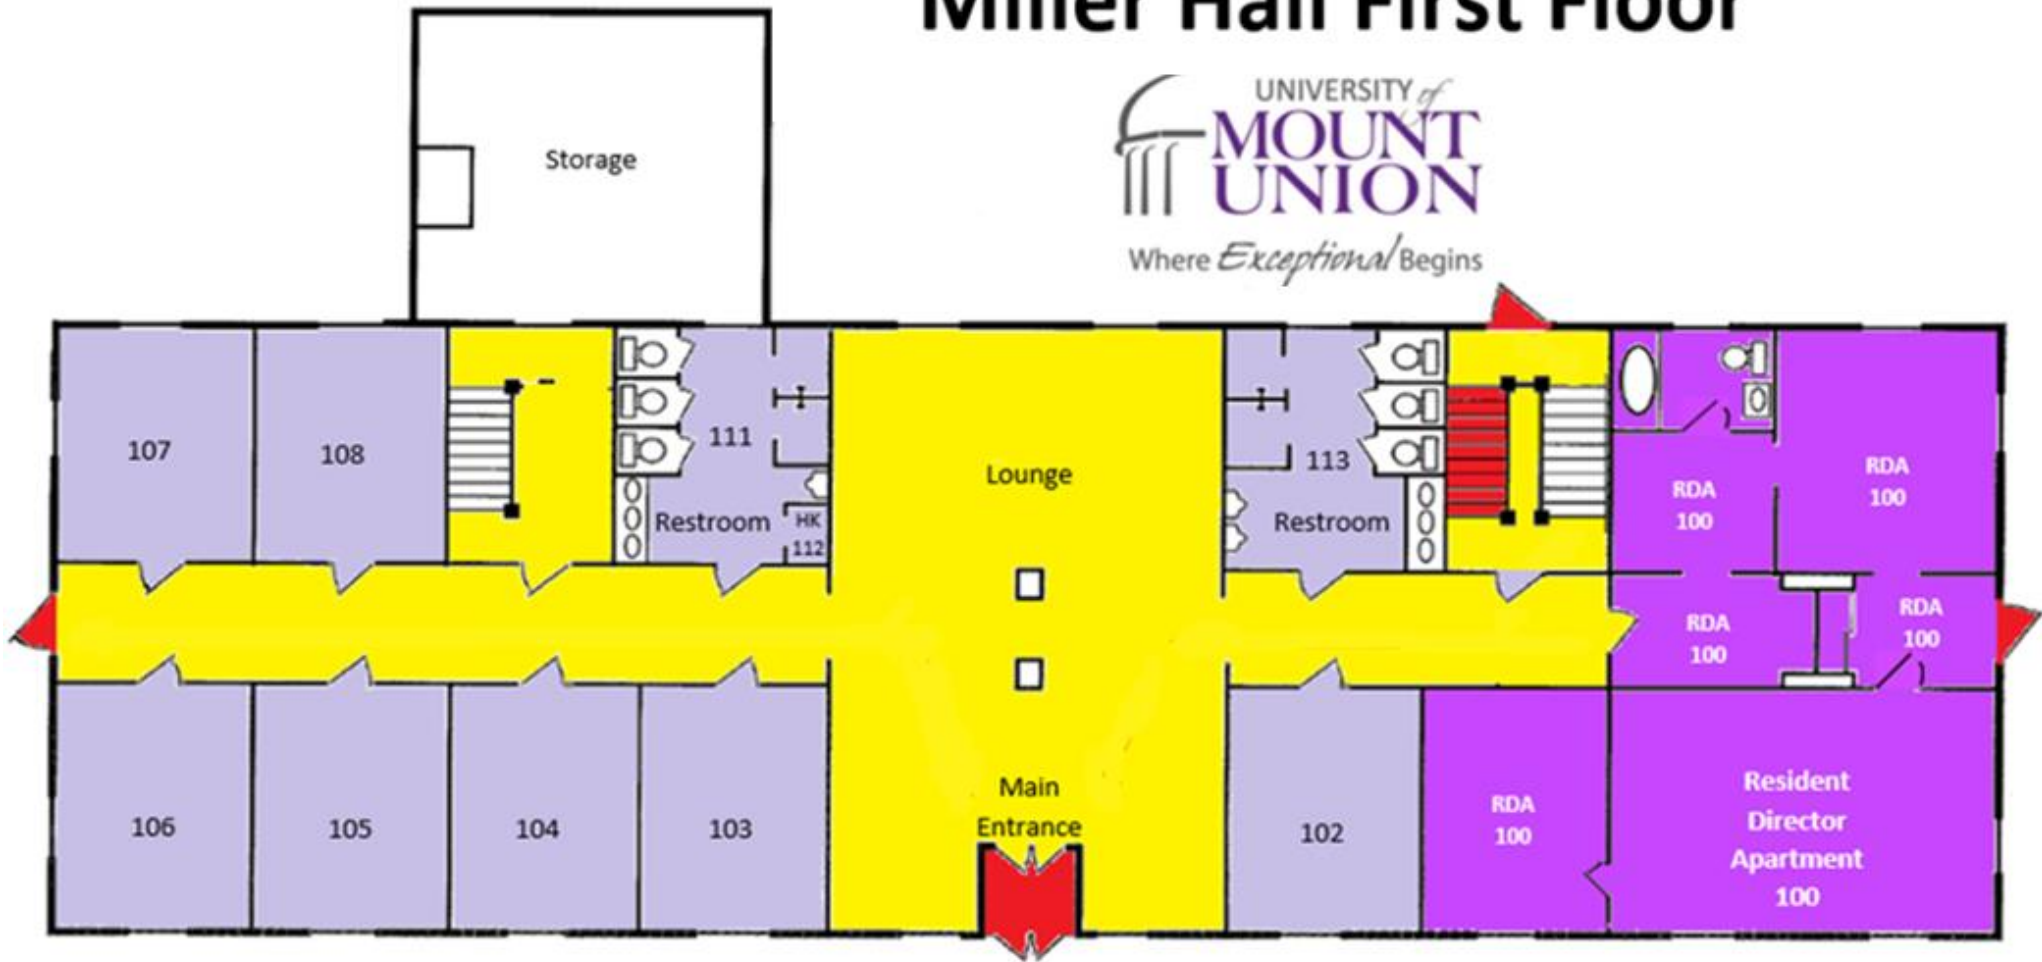

Miller Hall First Floor

Room Dimensions

The following room dimensions in Mount Union's residence halls are approximate and do not include closet/desk space:

Miller – 11' x 14'

Miller Hall Second Floor

Room Dimensions

The following room dimensions in Mount Union's residence halls are approximate and do not include closet/desk space:

Miller – 11' x 14'

Miller Hall Third Floor