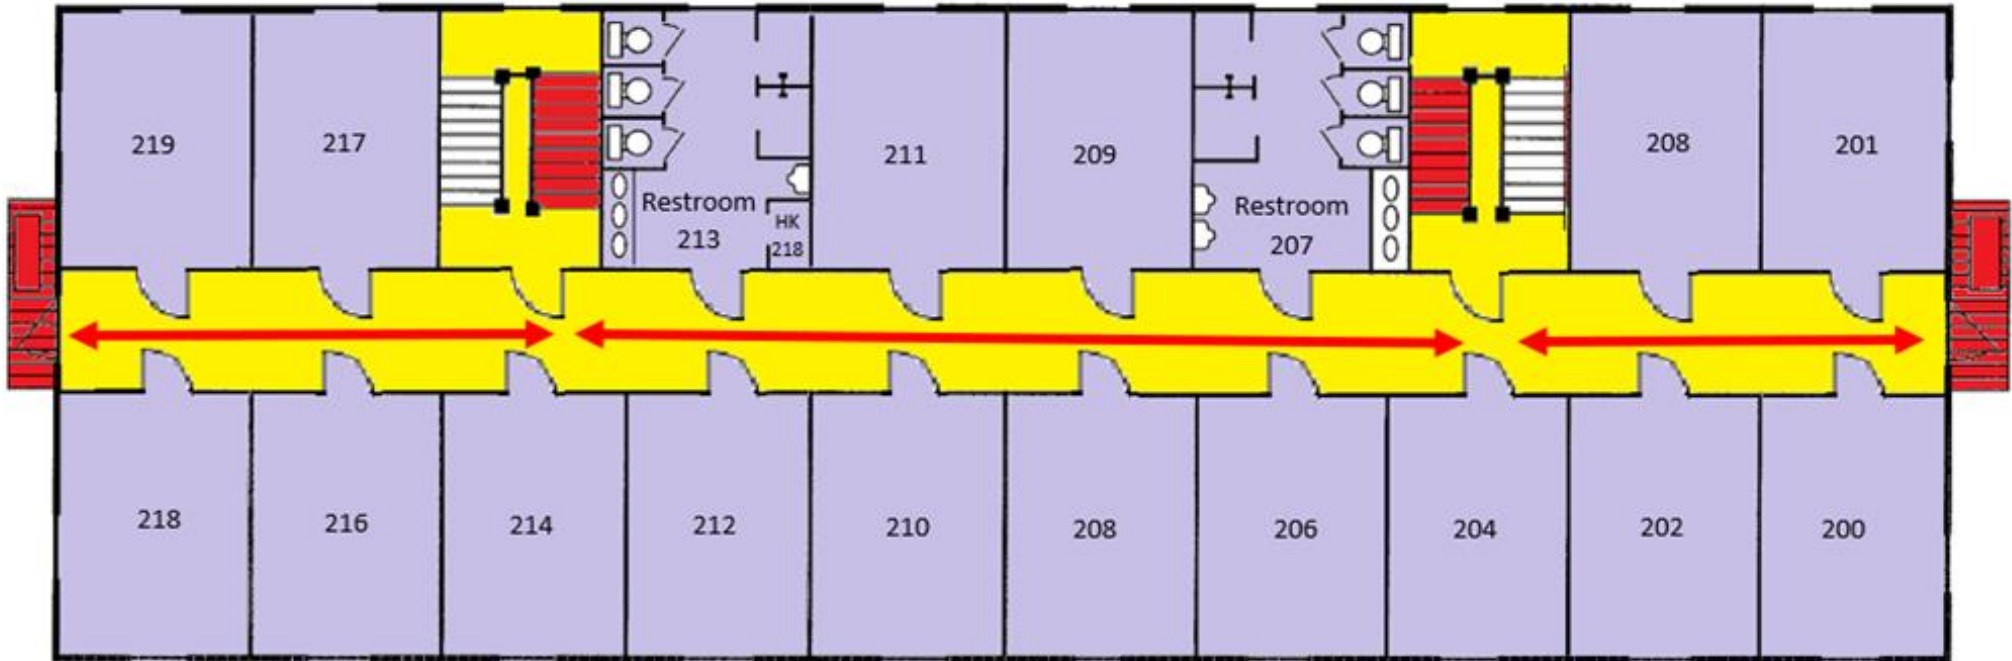

Miller Hall First Floor

Room Dimensions

The following room dimensions in Mount Union's residence halls are approximate and do not include closet/desk space:

Miller – 11' x 14'

Miller Hall Second Floor

Room Dimensions

The following room dimensions in Mount Union's residence halls are approximate and do not include closet/desk space:

Miller – 11' x 14'

Miller Hall Third Floor