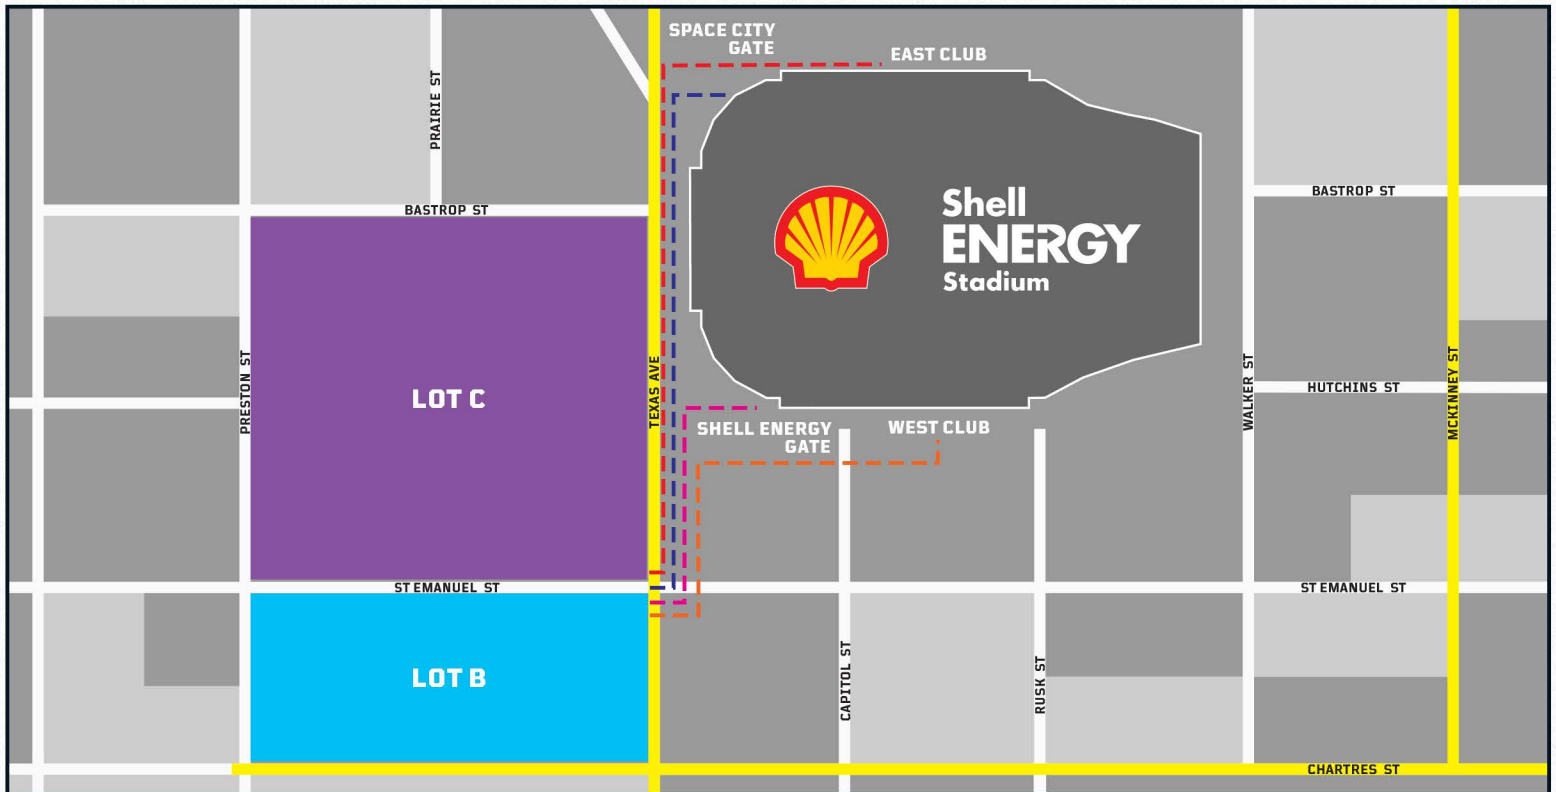

LOT B/C MAP

LEGEND

-  Lot B
-  Lot C
-  Route to East Club Exterior Gate*
-  Route to Space City Gate
-  Route to Shell Energy Gate
-  Route to West Club Entrance

*East Club exterior gate used for Uber/Lyft pick-up and drop offs, please go through Space City Gate or Shell Energy Gate to enter the stadium.